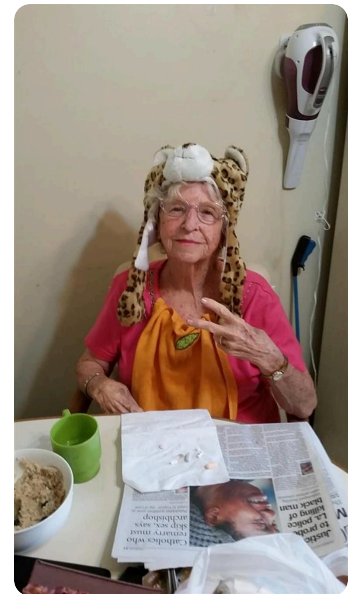

Media

Alice Mueller

NOV 25, 1928 - FEB 11, 2022

LM