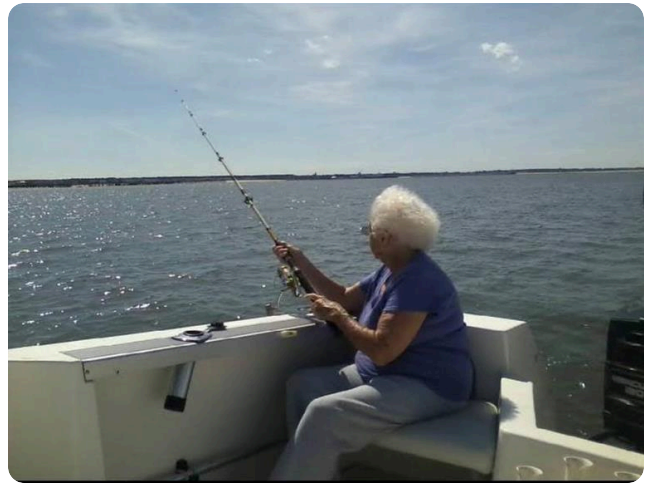

Media

Alice Mueller

NOV 25, 1928 - FEB 11, 2022