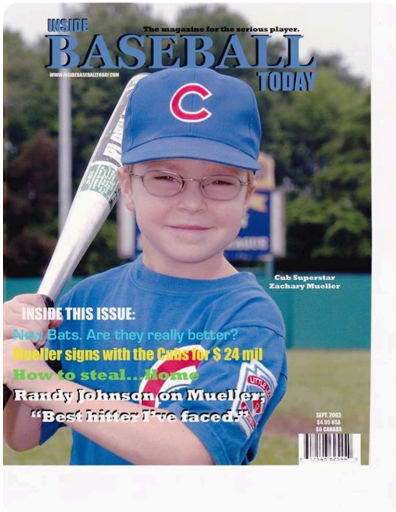

Media

Alice Mueller

NOV 25, 1928 - FEB 11, 2022