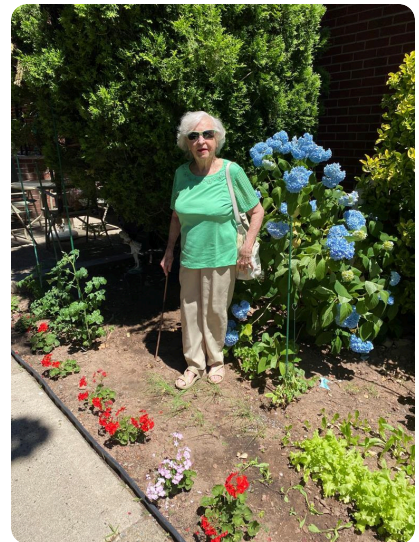

# Media

**Alice Mueller**

NOV 25, 1928 - FEB 11, 2022

**Media**

**Alice Mueller**

NOV 25, 1928 - FEB 11, 2022