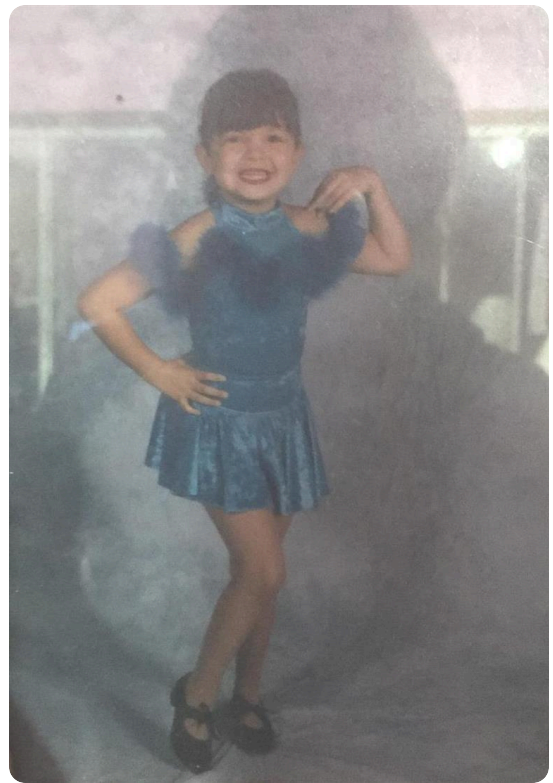

Media

Alice Mueller

NOV 25, 1928 - FEB 11, 2022