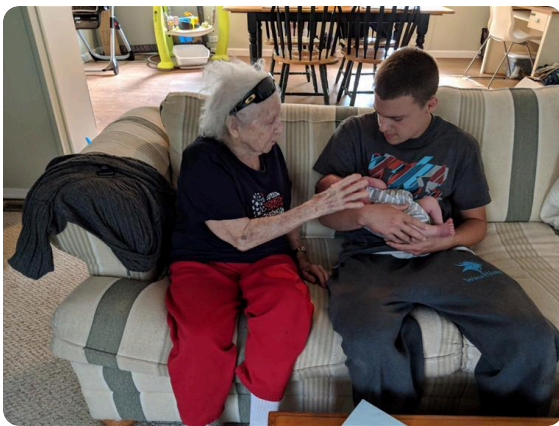

# Media

**Alice Mueller**

NOV 25, 1928 - FEB 11, 2022

**Media**

**Alice Mueller**

NOV 25, 1928 - FEB 11, 2022