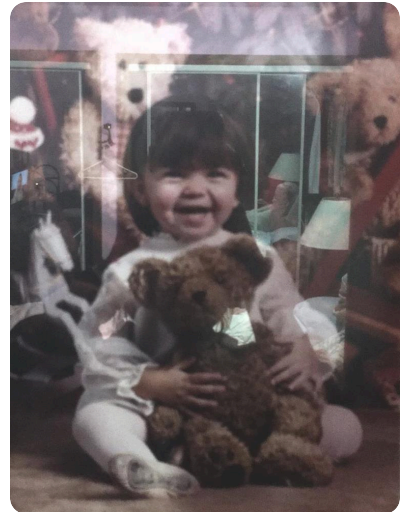

# Media

**Alice Mueller**

NOV 25, 1928 - FEB 11, 2022

**Hennessey Heights Funeral Home** shared 182 photos to the **LifeTributes** album.

February 17 at 7:17 AM

**Media**

**Alice Mueller**

NOV 25, 1928 - FEB 11, 2022

**Media**

**Alice Mueller**

NOV 25, 1928 - FEB 11, 2022

**Media**

**Alice Mueller**

NOV 25, 1928 - FEB 11, 2022

# Media

**Alice Mueller**

NOV 25, 1928 - FEB 11, 2022

**Media**

**Alice Mueller**  
NOV 25, 1928 - FEB 11, 2022