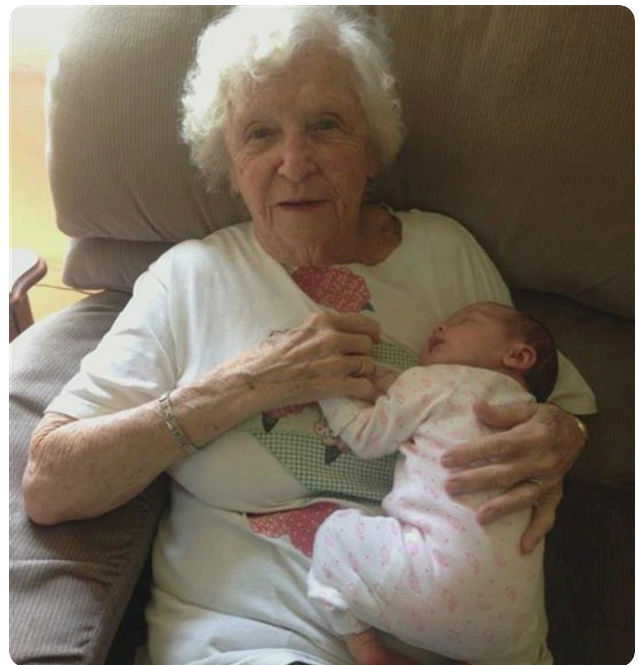

# Media

**Alice Mueller**

NOV 25, 1928 - FEB 11, 2022

LM

# Media

**Alice Mueller**

NOV 25, 1928 - FEB 11, 2022