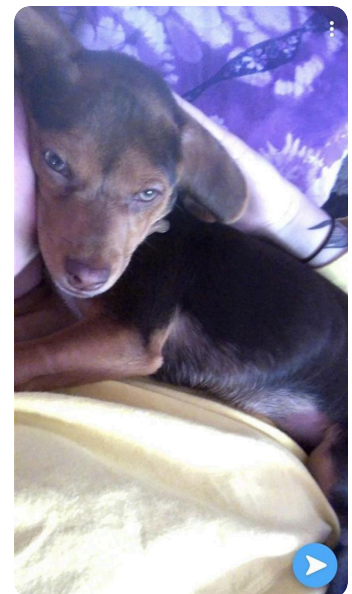

**Alice Mueller**

NOV 25, 1928 - FEB 11, 2022

# Media

**Alice Mueller**

NOV 25, 1928 - FEB 11, 2022

Lance

**Media**

**Alice Mueller**

NOV 25, 1928 - FEB 11, 2022

**Media**

**Alice Mueller**

NOV 25, 1928 - FEB 11, 2022

LM

**Media**

**Alice Mueller**

NOV 25, 1928 - FEB 11, 2022

**Media**

**Alice Mueller**