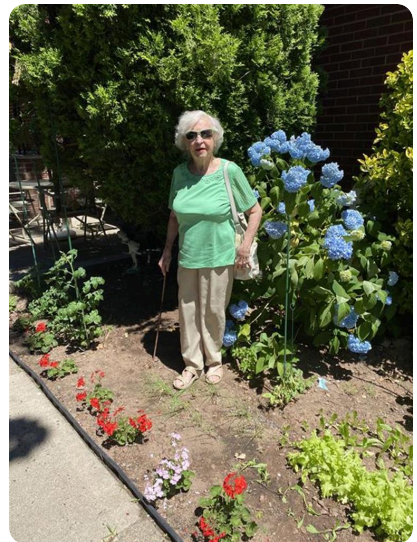

Media

Alice Mueller

NOV 25, 1928 - FEB 11, 2022